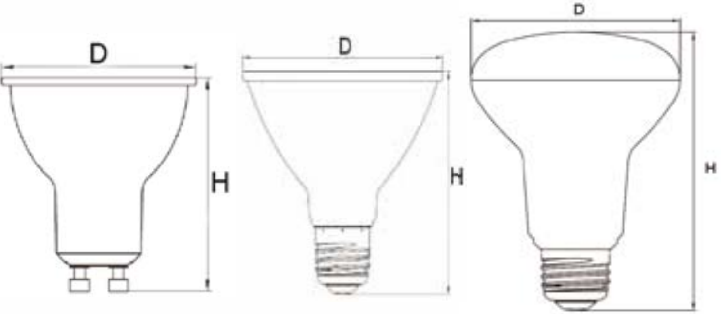

Item No.	Function	Power (W)	Lumen Output	Base	Dimension (D x H) mm	Color Temp.	Beam Angle (°)	CRI
SL007-4W (GU10)	RGB CCT Changing Dimming	4	350m at 6500K	GU10	50*65	RGB+2700K-6500K	120	80+
SL007-6W (GU10)	RGB CCT Changing Dimming	6	450lm at 6500K	GU10	50*65	RGB+2700K-6500K	120	80+
SL009-10W (PAR30)	RGB CCT Changing Dimming	10	800m at 6500K	E27	90*105	RGB+2700K-6500K	40/120	80+
SL011-15W (PAR38)	RGB CCT Changing Dimming	15	1000lm at 6500K	E27	120*120	RGB+2700K-6500K	40/120	80+
SL013-10W (BR30)	RGB CCT Changing Dimming	10	900lm at 6500K	E27	120*95	RGB+2700K-6500K	110	80+

Remark: All items are also available for CCT changing version, from 2700K to 6500K. Different housing no showed here is also available as customization.