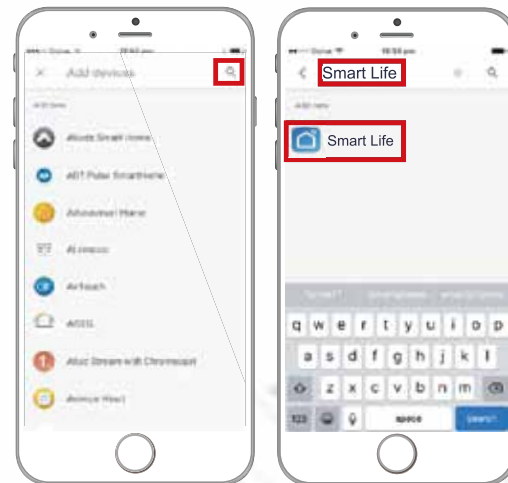

6. Log into your Smart Life App with your Smart Life account login and tap "Link Now".
7. You will then need to tap on 'Authorise'.
8. Once linked, it will show your connected devices which you will need to assign them to rooms.
9. When linked successfully, you will see connected devices in your Home Control screen which you can now control your Smart Life devices with your voice.

# HOW TO SET UP VOICE CONTROL ON YOUR PHONE

Complete these steps first:

- Smart life App setup and connect to smart device.
- Setup a google/gmail account.
- Download the Google app and setup.

You'll need to have completed the setup of your Smart life app, connected your smart device then downloaded and setup the Google Home App. This will allow you to control your smart devices via voice on your phone.

Open the Google Home App  
Select **Add '+'**  
Press **'Set up device'**

Select **'have something already set up?'**

Search or scroll down to find **Smart Life** and select

Select Denmark and type in your mobile phone number.  
Then type password and press 'Link Now'

Press 'Authorise'

Return to the home page.

You're ready to control your smart device by voice.

Hey google  
turn on my coffee machine

Okay google  
turn off my coffee machine.

The smart device should now appear – you can now assign a room. Press the 'Pencil' icon  
Scroll until you find the room you want to add the device to, select and press the room.