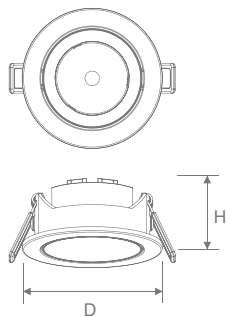

IP44
Recessed

2.4GHz Only

Group Bulbs

Set Timer

30 Million
Colors

CCT Change

Smart Control
App

AC220~240V 50/60Hz

Item No.	Function	Power (W)	Lumen Output	Cut Out Dimension (mm)	Dimension (D x H) mm	Color Temp.	Beam Angle (°)	CRI
SD012R-7W	CCT Changing Dimming	7	560lm at 6500K	75	85*38	2700K~6000K	12/24/36/60	80+
SD012S-7W	CCT Changing Dimming	7	560lm at 6500K	75	85*85*38	2700K~6000K	12/24/36/60	80+

Remark: All items are also available for CCT changing version, from 2700K to 6500K, or as customization. Both wifi or bluetooth version are available.