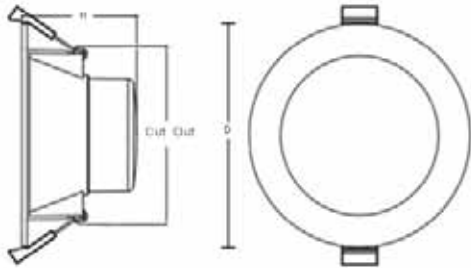

SMD LED Downlight

warranty
3
years

IP44
Recessed

RGB
Color

2700K
I
6500K

2.4GHz Only

Group Bulbs

Set Timer

30 Million
Colors

CCT Change

Smart Control
App

AC220~240V 50/60Hz

Item No.	Function	Power (W)	Lumen Output	Cut Out Dimension (mm)	Dimension (D x H) mm	Color Temp.	Beam Angle (°)	CRI
SD001-7W	RGB CCT Changing Dimming	7	580lm at 6500K	70	95*55	RGB+2700K~6500K	100	80+
SD001-9W	RGB CCT Changing Dimming	9	800lm at 6500K	90	115*60	RGB+2700K~6500K	100	80+
SD001-12W	RGB CCT Changing Dimming	12	1000lm at 6500K	110	140*65	RGB+2700K~6500K	100	80+
SD001-18W	RGB CCT Changing Dimming	18	1500lm at 6500K	150	190*70	RGB+2700K~6500K	100	80+

Remark: All items are also available for CCT changing version, from 2700K to 6500K, or as customization. Both wifi or bluetooth version are available.