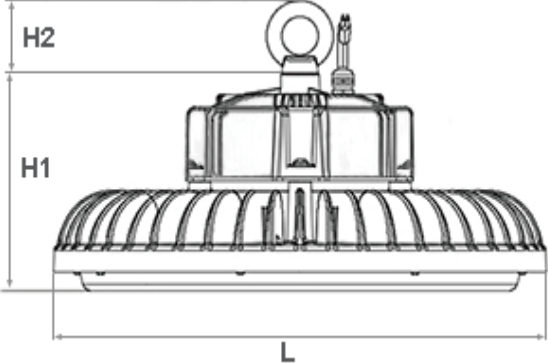

LED High Bay Light

warranty
3
years

IP65
Recessed

2.4GHz Only Group Bulbs Set Timer Smart Control App

AC220~240V 50/60Hz

Item No.	Function	Power (W)	Lumen Output	PF	Dimension (LxH1xH2)mm	Color Temp.	Beam Angle (°)	CRI
SH002-80W/100W/120W	Dimming	80/100/120	800~900lm at 6500K	0.9	280*142*45	2700K~6500K	60/90	80+
SH002-150W/160W	Dimming	150/160	1350~1450lm at 6500K	0.9	320*134*45	2700K~6500K	60/90	80+
SH002-200W	Dimming	200	1750lm at 6500K	0.9	325*154*55	2700K~6500K	60/90	80+

Remark: All items are also available for CCT changing version, from 2700K to 6500K, Different housing no showed here is also available as customization.