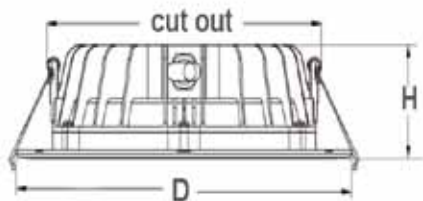

Fire Rated LED Downlight

warranty
3
years

IP65
Recessed

Wi-Fi

2.4GHz

Group Bulbs

Set Timer

RGB
Color

30 Million
Colors

2700K
I
6500K

CCT Change

Smart Control
App

2.4GHz Only

AC220~240V 50/60Hz

Item No.	Function	Power (W)	Lumen Output	Cut Out Dimension (mm)	Dimension (D x H) mm	Color Temp.	Beam Angle (°)	CRI
SD003-5W	RGB CCT Changing Dimming	5	400lm at 6500K	75~85	96*47	RGB+2700K~6500K	120	80+
SD003-7W	RGB CCT Changing Dimming	7	560lm at 6500K	75~85	96*47	RGB+2700K~6500K	120	80+
SD003-9W	RGB CCT Changing Dimming	9	750lm at 6500K	92~100	113*50	RGB+2700K~6500K	120	80+
SD003-12W	RGB CCT Changing Dimming	12	1000lm at 6500K	92~100	113*50	RGB+2700K~6500K	120	80+
SD003-15W	RGB CCT Changing Dimming	15	1200lm at 6500K	93~130	145*50	RGB+2700K~6500K	120	80+
SD003-18W	RGB CCT Changing Dimming	18	1440lm at 6500K	160~180	190*50	RGB+2700K~6500K	120	80+