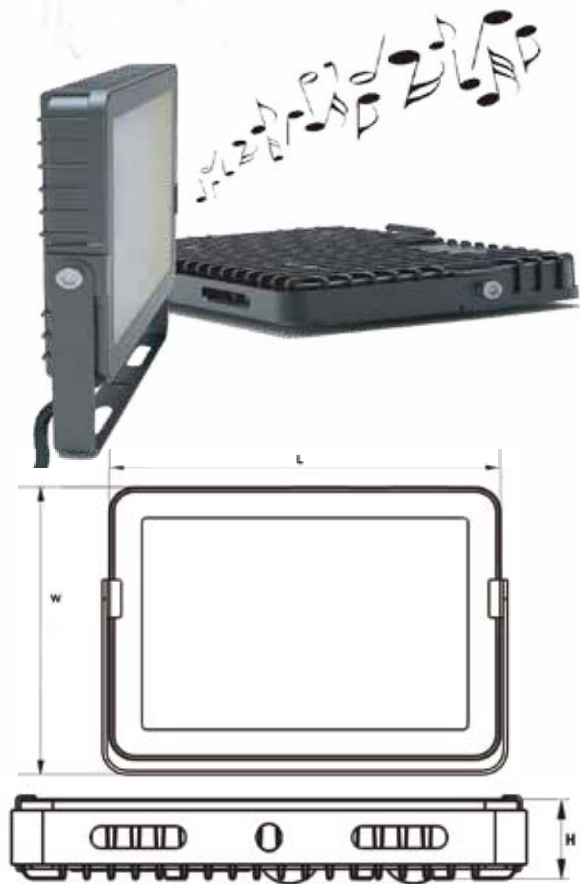

LED Flood Light

warranty
3
years

IP65
Recessed

RGB
Color

2700K
I
6500K

2.4GHz Only

Group Bulbs

Set Timer

30 Million
Colors

CCT Change

Music

Smart Control
App

AC220~240V 50/60Hz

Item No.	Function	Power (W)	Lumen Output	PF	Dimension (D x H) mm	Color Temp.	Beam Angle (°)	CRI
SF001-10W	RGB/Music CCT Changing Dimming	10	700~800lm at 6500K	0.5	120*103	RGB+2700K~6500K	80	80+
SF001-20W	RGB/Music CCT Changing Dimming	20	1500~1600lm at 6500K	0.5	176*120	RGB+2700K~6500K	80	80+
SF001-30W	RGB/Music CCT Changing Dimming	30	2300~2400lm at 6500K	0.5	217*153	RGB+2700K~6500K	80	80+
WL-SF001-50W	RGB/Music CCT Changing Dimming	50	3900~4000lm at 6500K	0.5	246*173	RGB+2700K~6500K	80	80+