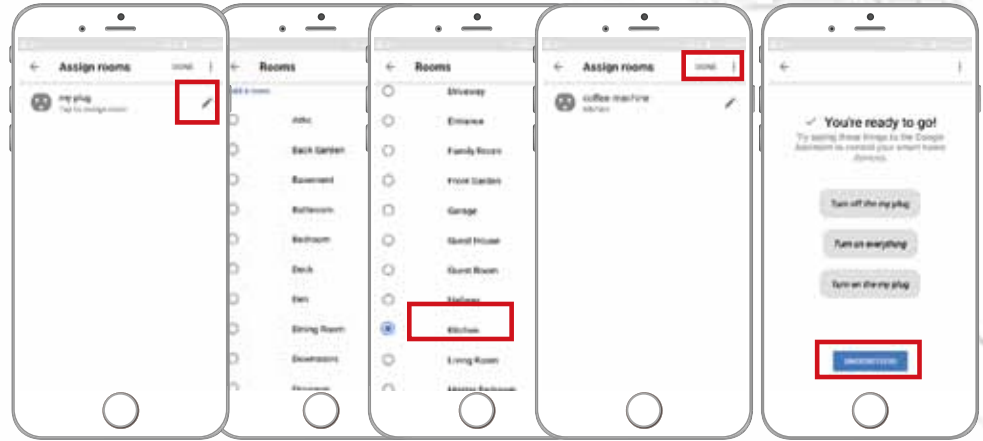

Open the Google Home App  
Select **Add '+'**  
Press **'Set up device'**

Select **'have something already set up?'**

Search or scroll down to find **Smart Life** and select

Select Denmark and type in your mobile phone number.  
Then type password and press 'Link Now'

Press 'Authorise'

Return to the home page.

You're ready to control your smart device by voice.

Hey google  
turn on my coffee machine

Okay google  
turn off my coffee machine.

The smart device should now appear – you can now assign a room. Press the 'Pencil' icon  
Scroll until you find the room you want to add the device to, select and press the room.

The device is now added to your specified room. Press 'understood' to finish.

Go back to the home page and  
you are ready to turn your device  
Off or On.

You can do this manually