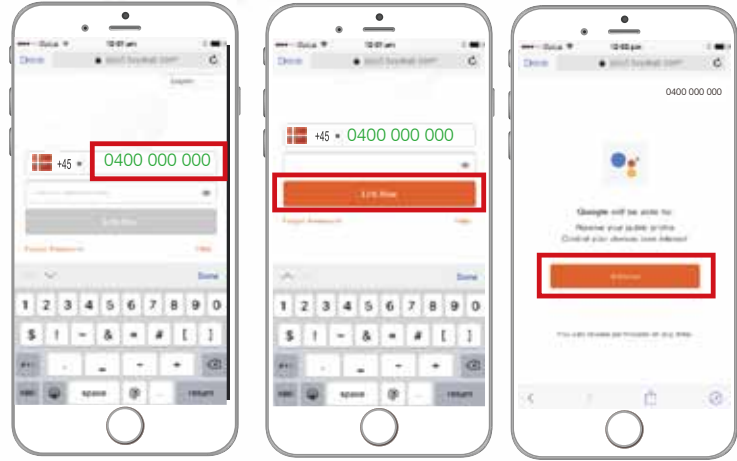

# HOW TO SET UP VOICE CONTROL ON YOUR PHONE

Complete these steps first:

- Smart life App setup and connect to smart device.
- Setup a google/gmail account.
- Download the Google app and setup.

You'll need to have completed the setup of your Smart life app, connected your smart device then downloaded and setup the Google Home App. This will allow you to control your smart devices via voice on your phone.

Open the Google Home App  
Select **Add '+'**  
Press **'Set up device'**

Select **'have something already set up?'**

Search or scroll down to find **Smart Life** and select

Select Denmark and type in your mobile phone number.  
Then type password and press 'Link Now'

Press 'Authorise'

Return to the home page.

You're ready to control your smart device by voice.

Hey google  
turn on my coffee machine

Okay google  
turn off my coffee machine.

The smart device should now appear – you can now assign a room. Press the 'Pencil' icon  
Scroll until you find the room you want to add the device to, select and press the room.