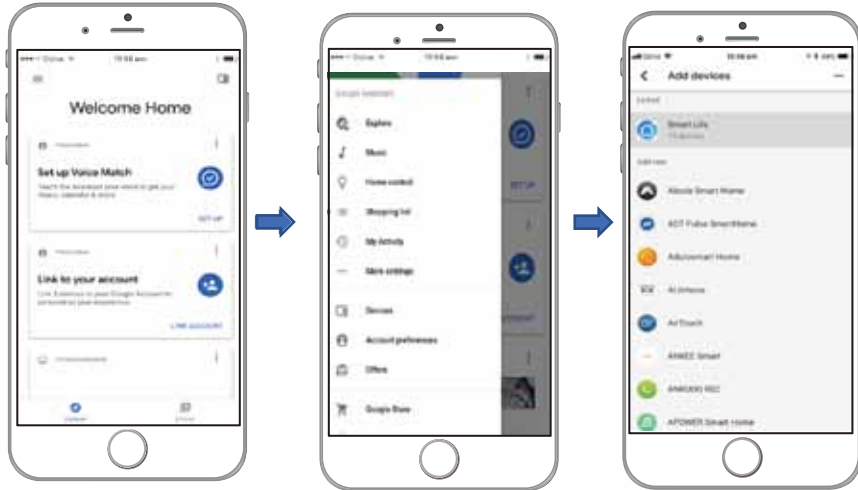

## HOW TO SET UP YOUR FREE SMART LIFE MOBILE APP

Go to the App Store or Google Play and search for the Smart Life app named:  
**Smart Life**

For Apple press  
**'Get'**

For Android press  
**'Install'**

**SCAN QR CODE**

**Scan the QR code:**

iPhone – use your phone's camera and hold over the QR code.

Android – use a google lens app or a barcode reader and hold over the QR code.

Click on the link that appears then Open/Install the App.

The App opens and to press 'Allow' to receive notifications.

# HOW TO CONNECT TO GOOGLE HOME CONTROL

Note: Your Google Home Account must be set up prior to linking it to Smart Life App.

1. Launch your Google Home Control App.
2. Tap on menu in the top left hand corner.
3. Tap on Home Control.
4. Tap on the + icon on the bottom right corner.
5. From the list, scroll down and tap on the Smart Life App.