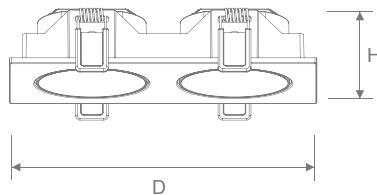

IP44
Recessed

2.4GHz Only

Group Bulbs

Set Timer

30 Million
Colors

CCT Change

Smart Control
App

AC220~240V 50/60Hz

Item No.	Function	Power (W)	Lumen Output	Cut Out Dimension (mm)	Dimension (D x H) mm	Color Temp.	Beam Angle (°)	CRI
SD012R-7W	CCT Changing Dimming	7	560lm at 6500K	75	85*38	2700K~6000K	12/24/36/60	80+
SD012S-7W	CCT Changing Dimming	7	560lm at 6500K	75	85*85*38	2700K~6000K	12/24/36/60	80+

Remark: All items are also available for CCT changing version, from 2700K to 6500K, or as customization. Both wifi or bluetooth version are available.