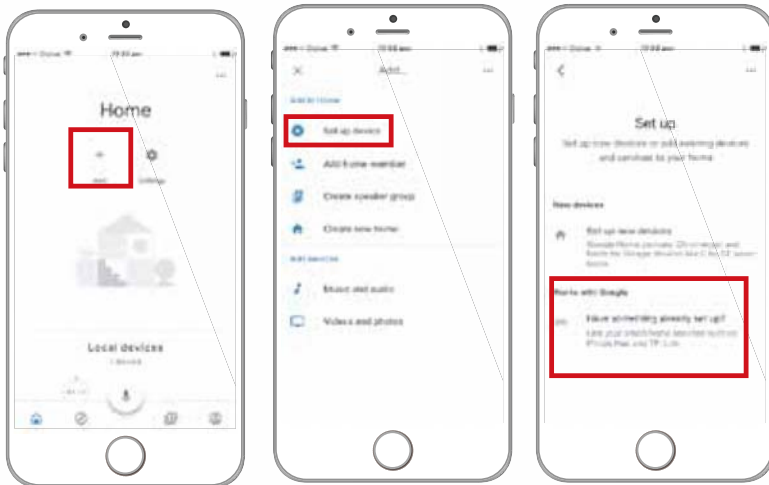

6. Log into your Smart Life App with your Smart Life account login and tap "Link Now".
7. You will then need to tap on 'Authorise'.
8. Once linked, it will show your connected devices which you will need to assign them to rooms.
9. When linked successfully, you will see connected devices in your Home Control screen which you can now control your Smart Life devices with your voice.

# HOW TO SET UP VOICE CONTROL ON YOUR PHONE

Complete these steps first:

- Smart life App setup and connect to smart device.
- Setup a google/gmail account.
- Download the Google app and setup.

You'll need to have completed the setup of your Smart life app, connected your smart device then downloaded and setup the Google Home App. This will allow you to control your smart devices via voice on your phone.

Open the Google Home App  
Select **Add '+'**  
Press **'Set up device'**

Select **'have something already set up?'**

Search or scroll down to find **Smart Life** and select

Select Denmark and type in your mobile phone number.  
Then type password and press 'Link Now'

Press 'Authorise'

Return to the home page.

You're ready to control your smart device by voice.

Hey google  
turn on my coffee machine

Okay google  
turn off my coffee machine.

The smart device should now appear – you can now assign a room. Press the 'Pencil' icon  
Scroll until you find the room you want to add the device to, select and press the room.