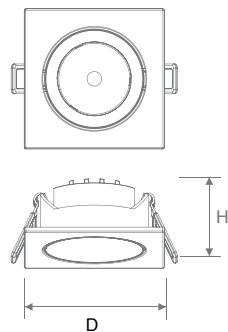

IP44
Recessed

2.4GHz Only

Group Bulbs

Set Timer

30 Million
Colors

CCT Change

Smart Control
App

AC220~240V 50/60Hz

Item No.	Function	Power (W)	Lumen Output	Cut Out Dimension (mm)	Dimension (D x H) mm	Color Temp.	Beam Angle (°)	CRI
SD012R-7W	CCT Changing Dimming	7	560lm at 6500K	75	85*38	2700K~6000K	12/24/36/60	80+
SD012S-7W	CCT Changing Dimming	7	560lm at 6500K	75	85*85*38	2700K~6000K	12/24/36/60	80+

Remark: All items are also available for CCT changing version, from 2700K to 6500K, or as customization. Both wifi or bluetooth version are available.