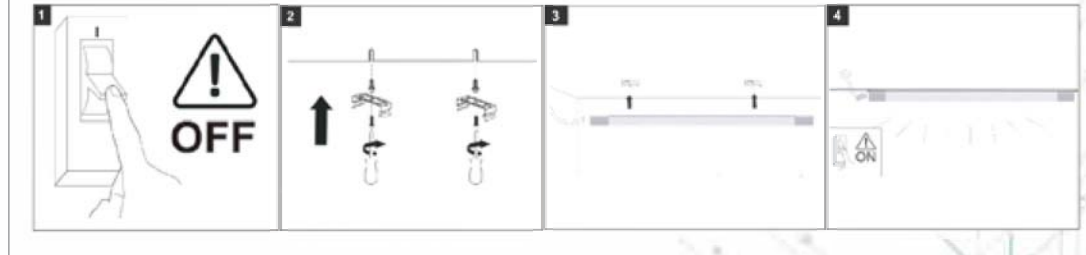

Installation: