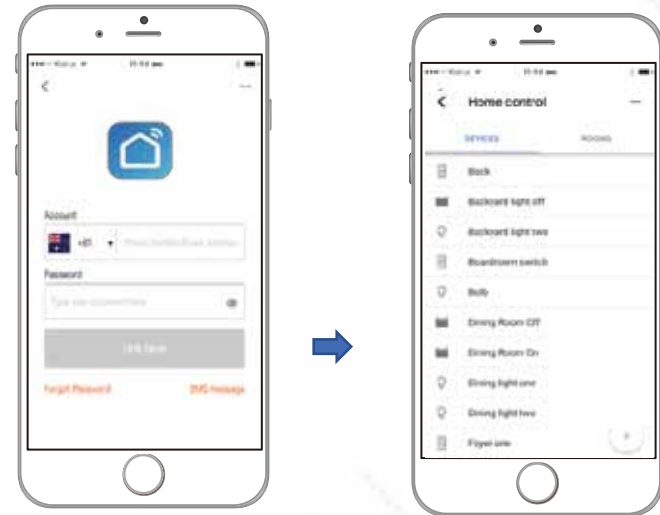

6. Log into your Smart Life App with your Smart Life account login and tap "Link Now".
7. You will then need to tap on 'Authorise'.
8. Once linked, it will show your connected devices which you will need to assign them to rooms.
9. When linked successfully, you will see connected devices in your Home Control screen which you can now control your Smart Life devices with your voice.