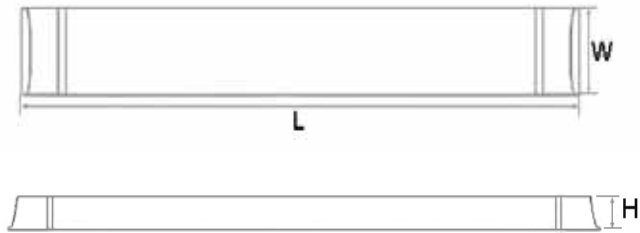

LED Batten Light