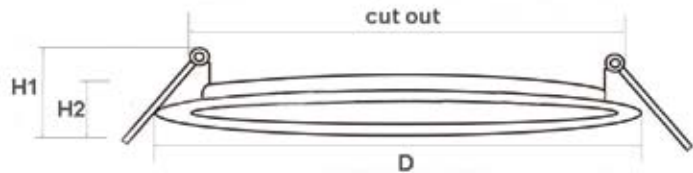

# Slim LED Panel Light

2.4GHz Only

Group Bulbs

Set Timer

30 Million Colors

CCT Change

Smart Control App