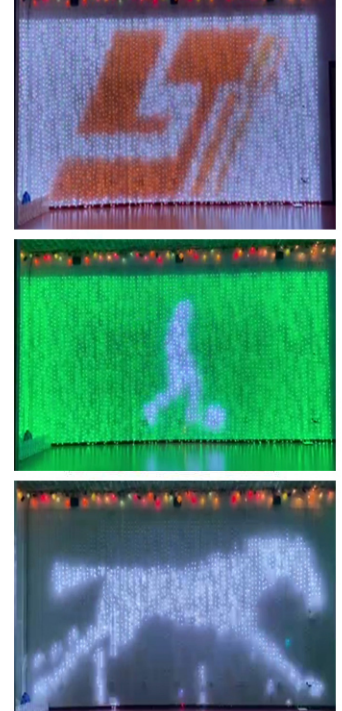

[12-5] Comet star

Size: 10M, 24V

Material: white painted aluminum + string + PVC drop

Color: warm white/flash

waterproof outdoor use

CE RoHS

[01-1] LED rope light

LED Rope light

Lifespan: 50000h

Connectable

(PVC) 48*38*28cm 20pcs/ctn, 13kg (Rubber) 48*38*26cm 20pcs/ctn, 21kg

Accept customization

[03-1] LED net light

LED Net light

Size: 2x2m

Bulb QTY: 400 leds

LED color: any single color, multiple color

Wire color: Black/White/Transparent

Material: PVC cable/Rubber cable

Voltage: 110V/220V, the voltage can customize

Lifespan: 50000h

Connectable

Inner box: 36*25*10cm, Brown carton: 52*37.5*26.5cm 5pcs/ctn, 21kg

Accept customization

[04] Digital LED curtain light

Digital LED Curtain light

Size: 2x2m

Bulb QTY: 400 leds

LED color: RGB

Material: PVC cable/Rubber cable

Voltage: 24V/66V