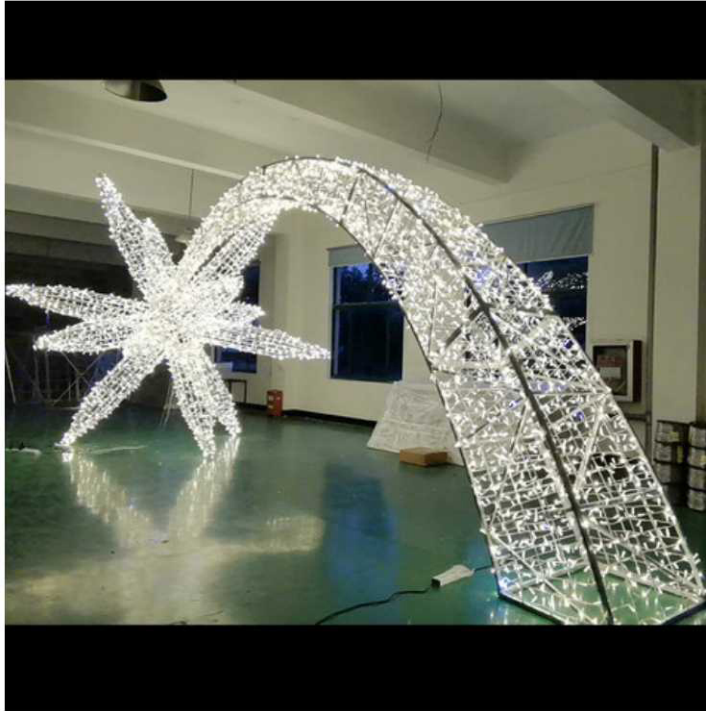

Accept customization

[12-4] Santa Claus

Size: 350 x 290 x 300 cm, 24V

Material: aluminum not painted + string + carpet

Color: white/flash, warm white/flash, red/flash

waterproof outdoor use

CE RoHS

[12-5] Comet star