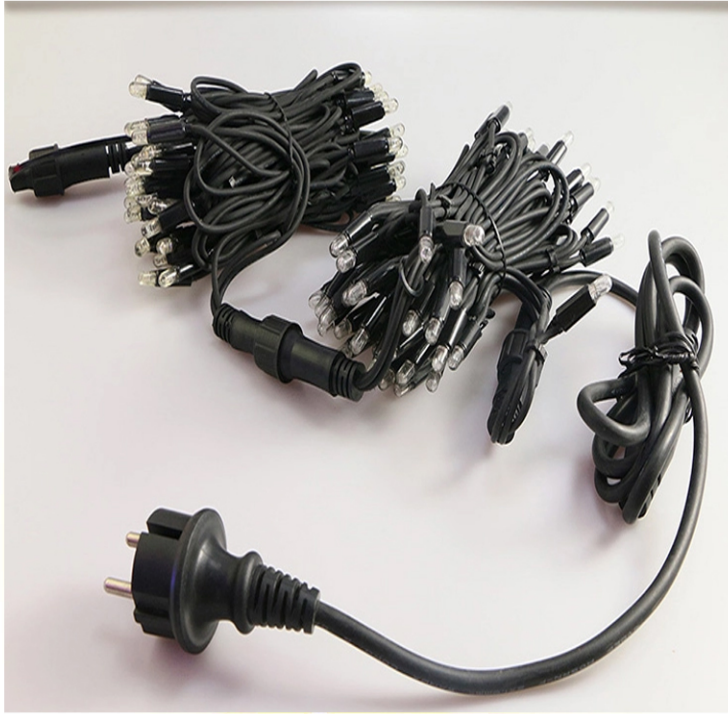

[12-5] Comet star

Size: 10M, 24V

Material: white painted aluminum + string + PVC drop

Color: warm white/flash

waterproof outdoor use

CE RoHS

[01-1] LED rope light

LED Rope light

Length: 100m (45m/50m) the size can customize

Bulb QTY: 3600 leds

Diameter: 13mm

LED color: any single color, multiple color

Transparent tube, UV protection, High temperature and frost resistance

Voltage: 110V/220V, the voltage can customize

Material: PVC cable/Rubber cable

Voltage: 24V/66V

Lifespan: 50000h

Connectable

(PVC) 48*38*28cm 20pcs/ctn, 13kg (Rubber) 53*43*16cm 10pcs/ctn, 13kg

Accept customization

[02-1] LED string light

LED String light

Length: 10m (5m/15m/20m) the size can customize

Bulb QTY: 100 leds

LED color: any single color, multiple color

Wire color: Black/White/Transparent

Material: PVC cable/Rubber cable

Voltage: 110V/220V, the voltage can customize