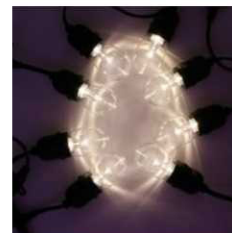

[14-6] cool white warm white Digital LED festoon light

Length :15m 15Bulb

Bulb space :0.5m ,1m

Bulb type :S14 E27 0.6w

Led color :cool white warm white

Wire : pvc 2*0.5mm²

Wire color :White /Black

Voltage :110V/220VAC ,5VDC

Lifespan:50000h

Brown Carton :38*27*14cm, 2.75kg

Accept customization