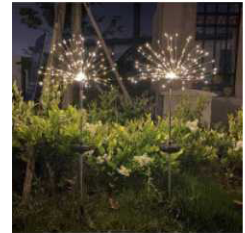

Wire color: Green

Material: Pvc

Voltage: 2V

Lifespan: 50000h

Inner box:14*7*9cm, Brown carton:37*30*30cm 30pcs/ctn, 10kg

Accept customization

[15-2] Solar Firework light

Solar Firework light