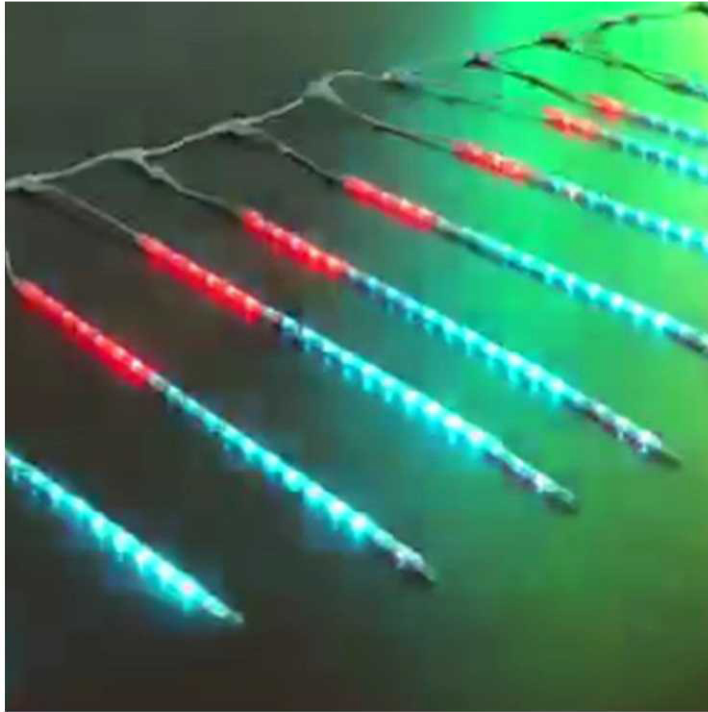

[18] Digital LED meteor shower rain light

Digital LED Meteor Shower Rain light

Length: 4x1m, 20led per tube, 20 tubes

Bulb QTY: 400 leds

Diameter: 13mm

LED color: RGB

Transparent tube, UV protection, High temperature and frost resistance

Voltage: 66V

Lifespan: 50000h

Accept customization