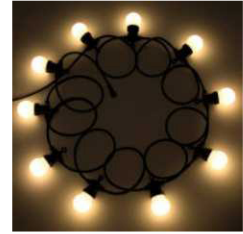

[14-4] G50 LED festoon light

Length : 5m 10Bulb and 10m 20Bulb

Bulb space : 0.5m

Connectable

LED color : single color , multiple color

Material : pvc 2*0.5mm²,white/black

Bulb :G45 ,Can't replace

Voltage : High voltage 110V/220V ,Low voltage 24VDC

Lifespan : 50000h

Brown Carton : 5m 55.5*28.5*67CM 8.5kg

10m 56*37.5*37.5CM 14kg