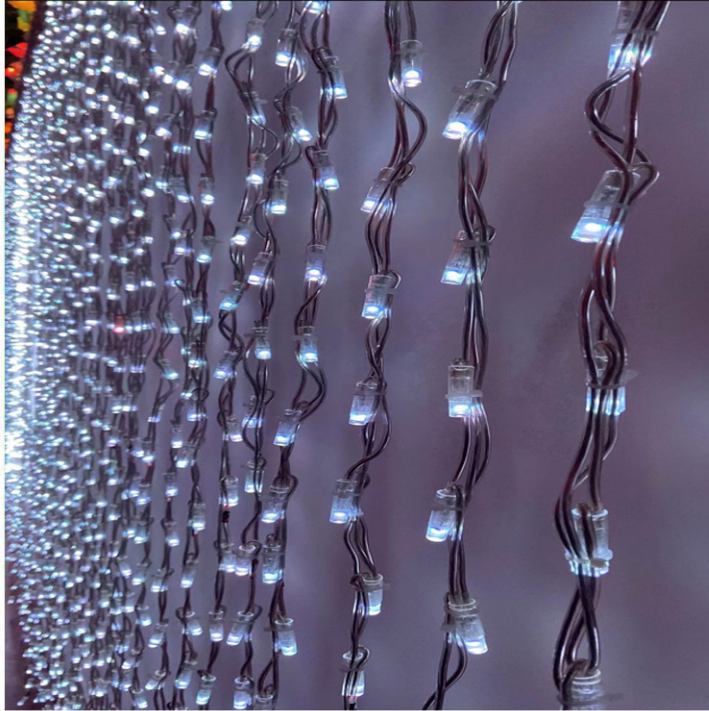

[04] Digital LED curtain light

Digital LED Curtain light

Size: 2x2m

Bulb QTY: 400 leds

LED color: RGB

Material: PVC cable/Rubber cable

Voltage: 24V/66V

Lifespan: 50000h

Inner box: 36*25*10cm, Brown carton: 52*37.5*26.5cm 5pcs/ctn, 21kg

Accept customization